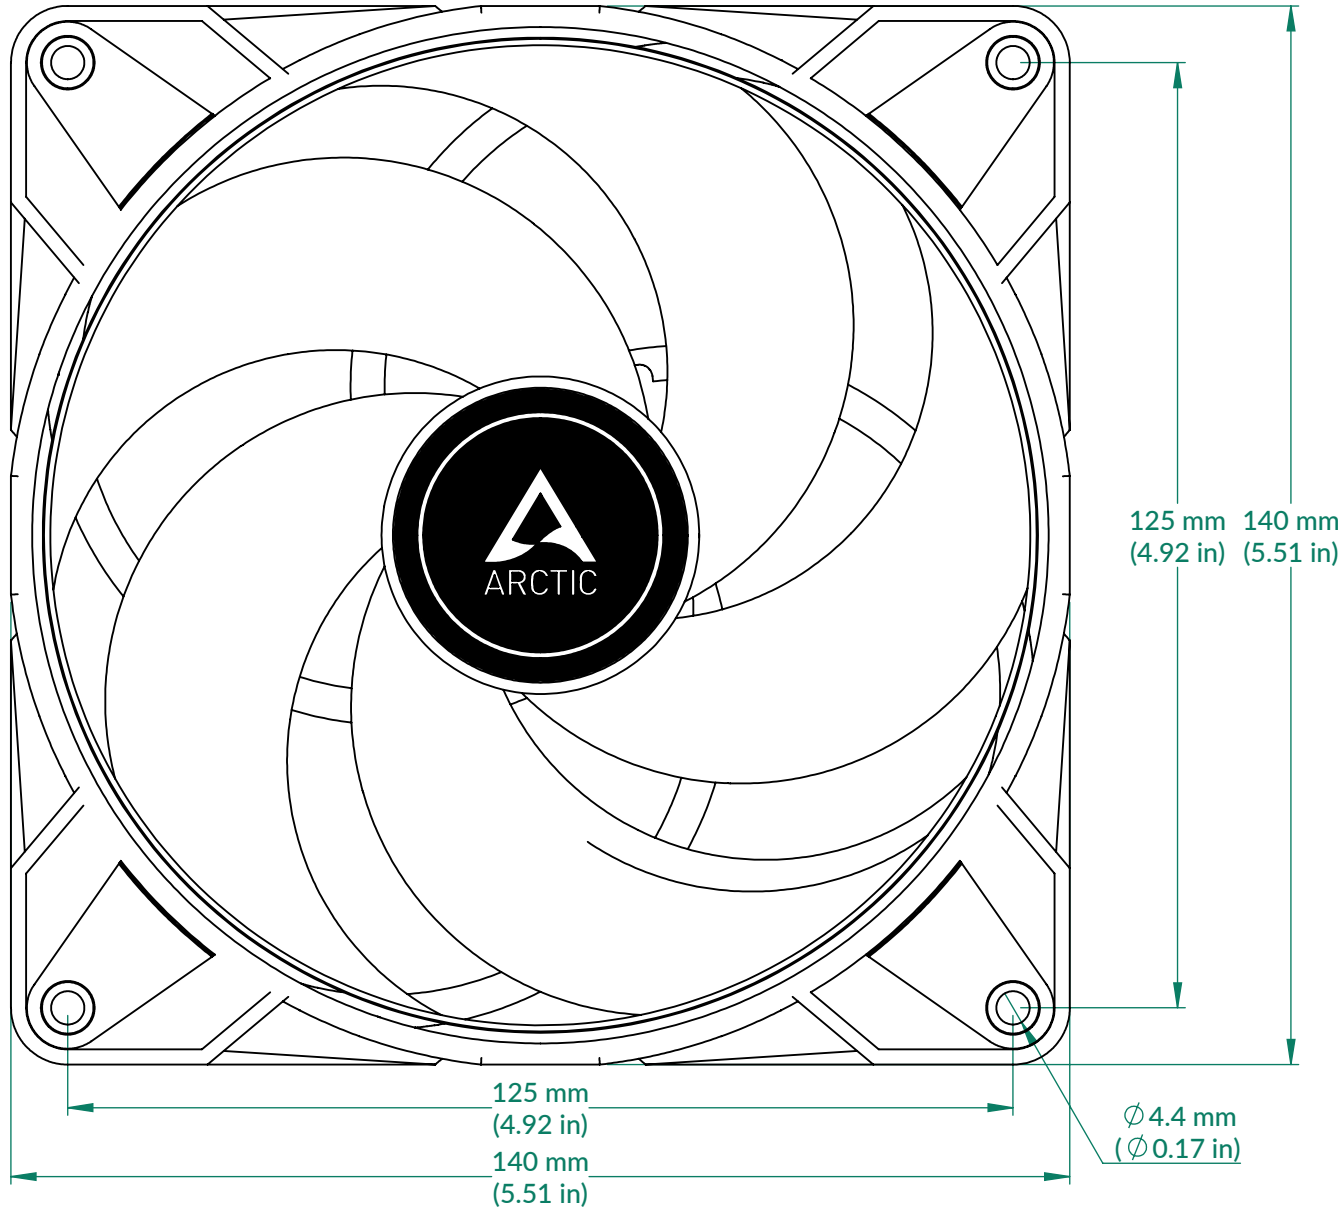

# P14 Max

Scale 1:1

Rev. Date: 22-Dec-23

Front View

Side View